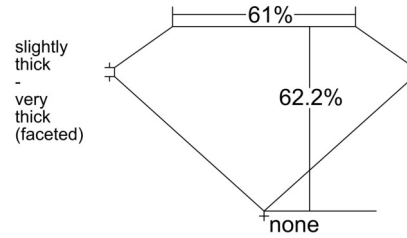

GIA NATURAL DIAMOND GRADING REPORT

 September 25, 2025
 GIA Report Number 5232720664
 Shape and Cutting Style Heart Brilliant
 Measurements 6.16 x 7.39 x 4.59 mm

GRADING RESULTS

 Carat Weight 1.20 carat
 Color Grade I
 Clarity Grade VVS1

ADDITIONAL GRADING INFORMATION

 Polish Excellent
 Symmetry Excellent
 Fluorescence Faint
 Inscription(s): GIA 5232720664

PROPORTIONS

Profile not to actual proportions

CLARITY CHARACTERISTICS

KEY TO SYMBOLS*
 Feather

* Red symbols denote internal characteristics (inclusions). Green or black symbols denote external characteristics (blemishes). Diagram is an approximate representation of the diamond, and symbols shown indicate type, position, and approximate size of clarity characteristics. All clarity characteristics may not be shown. Details of finish are not shown.