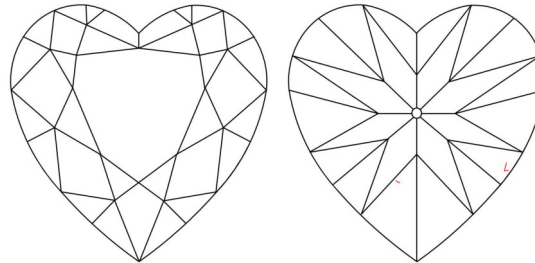

GIA NATURAL DIAMOND GRADING REPORT

 September 25, 2025
 GIA Report Number 5232720664
 Shape and Cutting Style Heart Brilliant
 Measurements 6.16 x 7.39 x 4.59 mm

GRADING RESULTS

 Carat Weight 1.20 carat
 Color Grade I
 Clarity Grade VVS1

ADDITIONAL GRADING INFORMATION

 Polish Excellent
 Symmetry Excellent
 Fluorescence Faint
 Inscription(s): GIA 5232720664

PROPORTIONS

Profile not to actual proportions

CLARITY CHARACTERISTICS

KEY TO SYMBOLS*
 Feather

* Red symbols denote internal characteristics (inclusions). Green or black symbols denote external characteristics (blemishes). Diagram is an approximate representation of the diamond, and symbols shown indicate type, position, and approximate size of clarity characteristics. All clarity characteristics may not be shown. Details of finish are not shown.