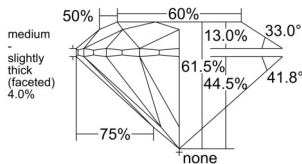

GIA®

FACSIMILE

GIA REPORT 5232604228

Verify this report at GIA.edu

GIA NATURAL DIAMOND DOSSIER®

June 09, 2025
GIA Report Number 5232604228
Shape and Cutting Style ..... Round Brilliant
Measurements ..... 5.43 - 5.46 x 3.35 mm

GRADING RESULTS

Carat Weight ..... 0.60 carat
Color Grade ..... F
Clarity Grade S11
Cut Grade ..... Excellent

ADDITIONAL GRADING INFORMATION

Polish ..... Excellent
Symmetry ..... Excellent
Fluorescence ..... None
Clarity Characteristics ..... Crystal, Feather, Cloud
Inscription(s): GIA 5232604228

PROPORTIONS

Profile to actual proportions

GRADING SCALES

GIA COLOR SCALE	GIA CLARITY SCALE	GIA CUT SCALE	
D	FLAWLESS	EXCELLENT	
E	INTERNALLY FLAWLESS		
F		VVS₁	VERY GOOD
G	VVS₂		
H	VS₁	GOOD	
I	VS₂		
J	S1₁	FAIR	
K	S1₂		
L	I₁	POOR	
M	I₂		
N	I₃		
O			
P			
Q			
R			
S			
T			
U			
V			
W			
X			
Y			
Z