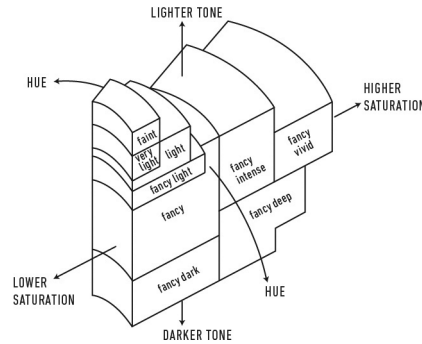

Verify this report at GIA.edu

GIA NATURAL COLORED DIAMOND REPORT

November 10, 2025
 Report Type Identification and Origin Report
 GIA Report Number 5232603846
 Shape and Cutting Style Oval Modified Brilliant
 Measurements 3.40 x 2.46 x 1.64 mm
 Carat Weight 0.11 carat
 Color Grade Fancy Intense Green-Blue
 Color Origin Natural
 Color Distribution Even
 Inscription(s): GIA 5232603846

ADDITIONAL INFORMATION

GIA COLORED
DIAMOND
SCALE

Illustration of GIA fancy color grade interrelationships

The results documented in this report refer only to the diamond described, and were obtained using the techniques and equipment available to GIA at the time of examination. This report is not a guarantee or valuation. For additional information and important limitations and disclaimers, please see GIA.edu/terms or call +1 800 421 7250 or +1 760 603 4500. ©2023 Gemological Institute of America, Inc.