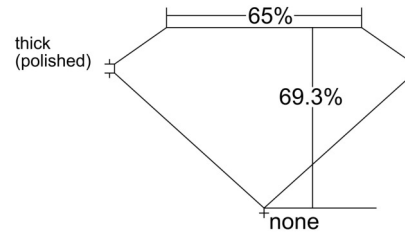

GIA NATURAL DIAMOND GRADING REPORT

June 25, 2026
GIA Report Number 5231988720
Shape and Cutting Style ..... Emerald Cut
Measurements ..... 6.51 x 4.70 x 3.26 mm

GRADING RESULTS

Carat Weight ..... 1.01 carat
Color Grade ..... J
Clarity Grade VVS2

ADDITIONAL GRADING INFORMATION

Polish ..... Excellent
Symmetry ..... Excellent
Fluorescence ..... None
Inscription(s): GIA 5231988720

PROPORTIONS

Profile not to actual proportions