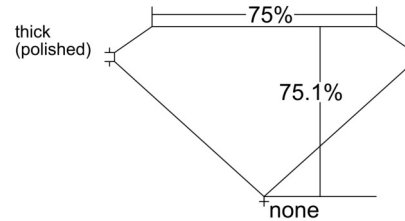

GIA NATURAL DIAMOND GRADING REPORT

March 26, 2026
 GIA Report Number 5231910075
 Shape and Cutting Style Square Modified Brilliant
 Measurements 5.35 x 5.34 x 4.02 mm

GRADING RESULTS

Carat Weight 1.00 carat
 Color Grade E
 Clarity Grade VS1

ADDITIONAL GRADING INFORMATION

Polish Very Good
 Symmetry Good
 Fluorescence None
 Inscription(s): GIA 5231910075
 Comments: Pinpoints are not shown.

PROPORTIONS

Profile not to actual proportions

CLARITY CHARACTERISTICS

KEY TO SYMBOLS*

- Crystal ▲ Natural
- ◡ Indented Natural
- ~ Feather
- ☁ Cloud

* Red symbols denote internal characteristics (inclusions). Green or black symbols denote external characteristics (blemishes). Diagram is an approximate representation of the diamond, and symbols shown indicate type, position, and approximate size of clarity characteristics. All clarity characteristics may not be shown. Details of finish are not shown.