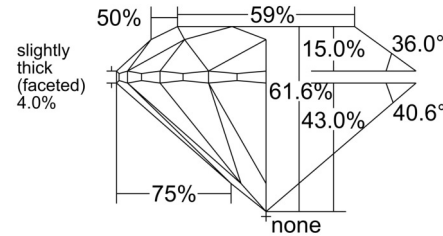

GIA NATURAL DIAMOND GRADING REPORT

March 16, 2026

GIA Report Number 5231903182

Shape and Cutting Style Round Brilliant

Measurements 6.42 - 6.45 x 3.96 mm

GRADING RESULTS

Carat Weight 1.03 carat

Color Grade E

Clarity Grade VVS1

Cut Grade Excellent

ADDITIONAL GRADING INFORMATION

Polish Excellent

Symmetry Excellent

Fluorescence Medium Blue

Inscription(s): GIA 5231903182

Comments: Additional pinpoints are not shown.

PROPORTIONS

Profile to actual proportions

CLARITY CHARACTERISTICS

KEY TO SYMBOLS*

- Pinpoint

* Red symbols denote internal characteristics (inclusions). Green or black symbols denote external characteristics (blemishes). Diagram is an approximate representation of the diamond, and symbols shown indicate type, position, and approximate size of clarity characteristics. All clarity characteristics may not be shown. Details of finish are not shown.