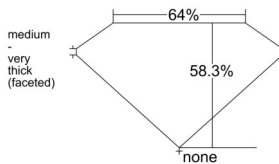

GIA®

FACSIMILE

GIA REPORT 5231901320

Verify this report at gia.edu

GIA NATURAL DIAMOND DOSSIER®

March 23, 2026
GIA Report Number 5231901320
Shape and Cutting Style ..... Oval Brilliant
Measurements ..... 6.77 x 4.63 x 2.70 mm

GRADING RESULTS

Carat Weight ..... 0.54 carat
Color Grade ..... F
Clarity Grade VVS1

ADDITIONAL GRADING INFORMATION

Polish ..... Excellent
Symmetry ..... Very Good
Fluorescence ..... None
Clarity Characteristics ..... Pinpoint, Feather
Inscription(s): GIA 5231901320

PROPORTIONS

Profile not to actual proportions

GRADING SCALES

GIA COLOR SCALE		GIA CLARITY SCALE	
COLORLESS	D	VERY VERY SLIGHTLY INCLUDED	FLAWLESS
	E		INTERNALLY FLAWLESS
	F		VVS₁
	G		VVS₂
	H		VS₁
	I		VS₂
	J		SI₁
	K		SI₂
	L		I₁
	M		I₂
NEAR COLORLESS	N	SLIGHTLY INCLUDED	I₃
	O		
	P		
	Q		
FAINT	R		
	S		
	T		
	U		
VERT LIGHT	V		
	W		
	X		
	Y		
LIGHT	Z