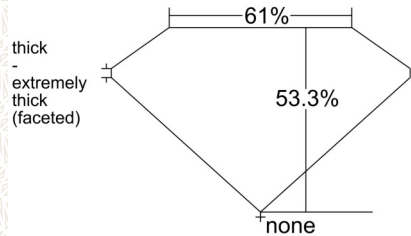

GIA NATURAL COLORED DIAMOND REPORT

March 03, 2026
 Report Type Grading Report
 GIA Report Number 5231884985
 Shape and Cutting Style Heart Modified Brilliant
 Measurements 7.17 x 7.78 x 4.14 mm

Carat Weight 1.73 carat
 Color Grade Fancy Yellow
 Color Origin Natural
 Color Distribution Even
 Clarity Grade VS1
 Proportions:

Profile not to actual proportions

Polish Very Good
 Symmetry Very Good
 Fluorescence Medium Blue
 Inscription(s): GIA 5231884985

Comments: Additional pinpoints are not shown. Surface graining is not shown.

VERY SLIGHTLY INCLUDED

SLIGHTLY INCLUDED

INCLUDED

CLARITY CHARACTERISTICS

KEY TO SYMBOLS*

- Crystal
- Pinpoint

* Red symbols denote internal characteristics (inclusions). Green or black symbols denote external characteristics (blemishes). Diagram is an approximate representation of the diamond, and symbols shown indicate type, position, and approximate size of clarity characteristics. All clarity characteristics may not be shown. Details of finish are not shown.