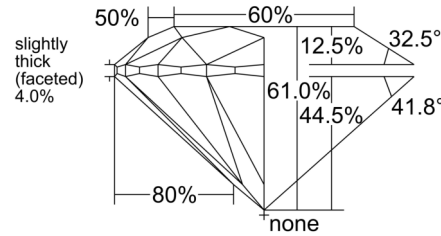

GIA REPORT
5231874596

Verify this report at GIA.edu

FACSIMILE

This is a digital representation of the original GIA Report. This representation might not be accepted in lieu of the original GIA Report in certain circumstances. The original GIA Report includes certain security features which are not reproducible on this facsimile.

GIA NATURAL DIAMOND GRADING REPORT

February 13, 2026
GIA Report Number 5231874596
Shape and Cutting Style ..... Round Brilliant
Measurements ..... 6.88 - 6.91 x 4.21 mm

GRADING RESULTS

Carat Weight ..... 1.23 carat
Color Grade ..... G
Clarity Grade VVS2
Cut Grade ..... Excellent

ADDITIONAL GRADING INFORMATION

Polish ..... Excellent
Symmetry ..... Excellent
Fluorescence ..... None
Inscription(s): GIA 5231874596
Comments: Clouds are not shown.

PROPORTIONS

Profile to actual proportions