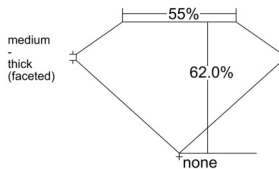

GIA®

FACSIMILE

GIA REPORT 5231856783

Verify this report at GIA.edu

GIA NATURAL DIAMOND DOSSIER®

January 26, 2026
GIA Report Number 5231856783
Shape and Cutting Style ..... Heart Brilliant
Measurements ..... 4.69 x 5.47 x 3.40 mm

GRADING RESULTS

Carat Weight ..... 0.51 carat
Color Grade ..... K
Clarity Grade SI1

ADDITIONAL GRADING INFORMATION

Polish ..... Very Good
Symmetry ..... Good
Fluorescence ..... Medium Blue
Clarity Characteristics ..... Crystal
Inscription(s): GIA 5231856783

PROPORTIONS

Profile not to actual proportions

GRADING SCALES

GIA COLOR SCALE		GIA CLARITY SCALE			
COLORLESS	D	VERY VERY SLIGHTLY INCLUDED	FLAWLESS		
	E		INTERNALLY FLAWLESS		
	F	VERY SLIGHTLY INCLUDED	VVS₁		
	G		VVS₂		
	H		VS₁		
	NEAR COLORLESS	I	SLIGHTLY INCLUDED	VS₂	
		J		SI₁	
		LIGHT	K	INCLUDED	SI₂
			L		I₁
	M		I₂		
N	NOT GRADED		I₃		
O					
P					
Q					
R					
S					
T					
U					
V					
W					
X					
Y					
Z