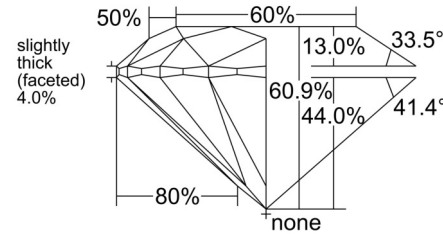

GIA NATURAL DIAMOND GRADING REPORT

 January 16, 2026
 GIA Report Number 5231842909
 Shape and Cutting Style Round Brilliant
 Measurements 10.28 - 10.32 x 6.27 mm

GRADING RESULTS

 Carat Weight 4.09 carat
 Color Grade D
 Clarity Grade VVS1
 Cut Grade Excellent

ADDITIONAL GRADING INFORMATION

 Polish Excellent
 Symmetry Excellent
 Fluorescence None
 Inscription(s): GIA 5231842909
Comments: Clouds are not shown.

PROPORTIONS

Profile to actual proportions

CLARITY CHARACTERISTICS

KEY TO SYMBOLS*

- Pinpoint

* Red symbols denote internal characteristics (inclusions). Green or black symbols denote external characteristics (blemishes). Diagram is an approximate representation of the diamond, and symbols shown indicate type, position, and approximate size of clarity characteristics. All clarity characteristics may not be shown. Details of finish are not shown.