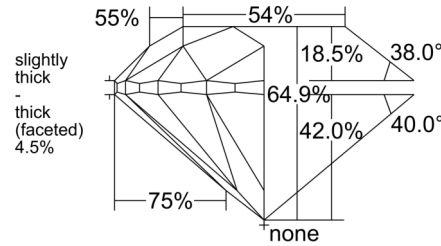

GIA NATURAL DIAMOND GRADING REPORT

January 14, 2026  
 GIA Report Number ..... 5231841585  
 Shape and Cutting Style ..... Round Brilliant  
 Measurements ..... 6.17 - 6.25 x 4.03 mm

GRADING RESULTS

Carat Weight ..... 1.00 carat  
 Color Grade ..... D  
 Clarity Grade ..... VS1  
 Cut Grade ..... Very Good

ADDITIONAL GRADING INFORMATION

Polish ..... Very Good  
 Symmetry ..... Very Good  
 Fluorescence ..... Medium Blue  
 Inscription(s): GIA 5231841585  
 Comments: Pinpoints are not shown.

PROPORTIONS

Profile to actual proportions

CLARITY CHARACTERISTICS

KEY TO SYMBOLS\*

- Crystal
- ∖ Needle
- ∧ Indented Natural

\* Red symbols denote internal characteristics (inclusions). Green or black symbols denote external characteristics (blemishes). Diagram is an approximate representation of the diamond, and symbols shown indicate type, position, and approximate size of clarity characteristics. All clarity characteristics may not be shown. Details of finish are not shown.