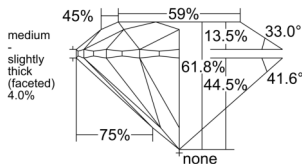

GIA®

FACSIMILE

GIA REPORT 5231831231

Verify this report at GIA.edu

GIA NATURAL DIAMOND DOSSIER®

December 31, 2025
GIA Report Number 5231831231
Shape and Cutting Style ..... Round Brilliant
Measurements ..... 5.38 - 5.42 x 3.34 mm

GRADING RESULTS

Carat Weight ..... 0.60 carat
Color Grade ..... G
Clarity Grade VS2
Cut Grade ..... Excellent

ADDITIONAL GRADING INFORMATION

Polish ..... Excellent
Symmetry ..... Excellent
Fluorescence ..... Faint
Clarity Characteristics ..... Crystal
Inscription(s): GIA 5231831231

PROPORTIONS

Profile to actual proportions