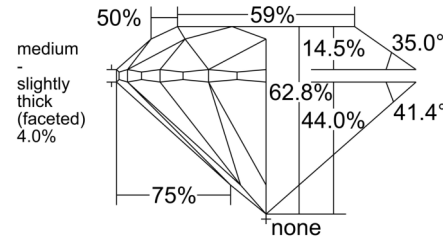

GIA NATURAL DIAMOND GRADING REPORT

 December 30, 2025
 GIA Report Number **5231830597**
 Shape and Cutting Style **Round Brilliant**
 Measurements **6.31 - 6.38 x 3.98 mm**
GRADING RESULTS

 Carat Weight **1.00 carat**
 Color Grade **M**
 Clarity Grade **VVS2**
 Cut Grade **Excellent**
ADDITIONAL GRADING INFORMATION

 Polish **Excellent**
 Symmetry **Very Good**
 Fluorescence **None**
 Inscription(s): **GIA 5231830597**
Comments: Additional clouds are not shown. Additional pinpoints are not shown.

PROPORTIONS

Profile to actual proportions

CLARITY CHARACTERISTICS

KEY TO SYMBOLS*

- Cloud
- Pinpoint
- ▲ Natural

* Red symbols denote internal characteristics (inclusions). Green or black symbols denote external characteristics (blemishes). Diagram is an approximate representation of the diamond, and symbols shown indicate type, position, and approximate size of clarity characteristics. All clarity characteristics may not be shown. Details of finish are not shown.