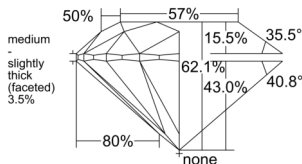

GIA®

FACSIMILE

GIA REPORT 5231830381

Verify this report at GIA.edu

GIA NATURAL DIAMOND DOSSIER®

December 30, 2025
GIA Report Number 5231830381
Shape and Cutting Style ..... Round Brilliant
Measurements ..... 5.27 - 5.30 x 3.28 mm

GRADING RESULTS

Carat Weight ..... 0.56 carat
Color Grade ..... F
Clarity Grade VS2
Cut Grade ..... Excellent

ADDITIONAL GRADING INFORMATION

Polish ..... Excellent
Symmetry ..... Excellent
Fluorescence ..... None
Clarity Characteristics ..... Cloud, Crystal
Inscription(s): GIA 5231830381

PROPORTIONS

GRADING SCALES

GIA COLOR SCALE

COLORESS	D
	E
	F
	G
	H
	I
	J
NEAR COLORESS	K
	L
FANIT	M
	N
	O
	P
VERY LIGHT	R
	S
	T
	U
	V
	W
	X
	Y
LIGHT	Z

GIA CLARITY SCALE

FLAWLESS	INTERNAL FLAWLESS	EXCELLENT	
VERY VERY SLIGHTLY INCLUDED	VVS₁	VERY GOOD	
	VVS₂		
VERY SLIGHTLY INCLUDED	VS₁	GOOD	
	VS₂		
SLIGHTLY INCLUDED	SI₁	FAIR	
	SI₂		
INCLUDED	I₁	POOR	
	I₂		
	I₃