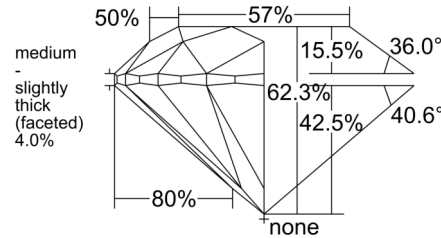

GIA NATURAL DIAMOND GRADING REPORT

December 22, 2025

GIA Report Number ..... 5231823721

Shape and Cutting Style ..... Round Brilliant

Measurements ..... 6.75 - 6.80 x 4.22 mm

GRADING RESULTS

Carat Weight ..... 1.21 carat

Comments: Additional pinpoints are not shown.

PROPORTIONS

Profile to actual proportions

CLARITY CHARACTERISTICS

KEY TO SYMBOLS\*

- Crystal
- ~ Feather
- Pinpoint
- ☉ Cloud

\* Red symbols denote internal characteristics (inclusions). Green or black symbols denote external characteristics (blemishes). Diagram is an approximate representation of the diamond, and symbols shown indicate type, position, and approximate size of clarity characteristics. All clarity characteristics may not be shown. Details of finish are not shown.