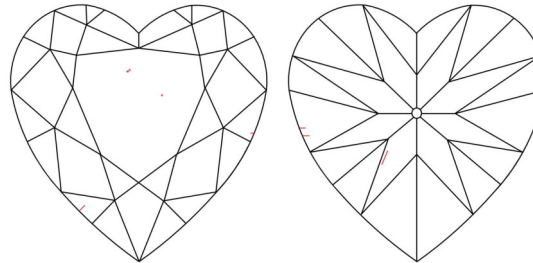

GIA NATURAL DIAMOND GRADING REPORT

December 12, 2025

GIA Report Number 5231812514

Shape and Cutting Style Heart Brilliant

Measurements 9.72 x 11.34 x 6.42 mm

GRADING RESULTS

Carat Weight 4.01 carat

Color Grade D

Clarity Grade VS1

ADDITIONAL GRADING INFORMATION

Polish Excellent

Symmetry Excellent

Fluorescence None

Inscription(s): GIA 5231812514

Comments: Surface graining is not shown.

PROPORTIONS

Profile not to actual proportions

CLARITY CHARACTERISTICS

KEY TO SYMBOLS*

-  Feather
-  Pinpoint

* Red symbols denote internal characteristics (inclusions). Green or black symbols denote external characteristics (blemishes). Diagram is an approximate representation of the diamond, and symbols shown indicate type, position, and approximate size of clarity characteristics. All clarity characteristics may not be shown. Details of finish are not shown.