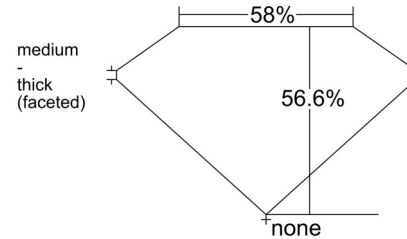

GIA NATURAL DIAMOND GRADING REPORT

December 12, 2025

GIA Report Number 5231812514

Shape and Cutting Style Heart Brilliant

Measurements 9.72 x 11.34 x 6.42 mm

GRADING RESULTS

Carat Weight 4.01 carat

Color Grade D

Profile not to actual proportions

CLARITY CHARACTERISTICS

KEY TO SYMBOLS*

-  Feather
-  Pinpoint

* Red symbols denote internal characteristics (inclusions). Green or black symbols denote external characteristics (blemishes). Diagram is an approximate representation of the diamond, and symbols shown indicate type, position, and approximate size of clarity characteristics. All clarity characteristics may not be shown. Details of finish are not shown.