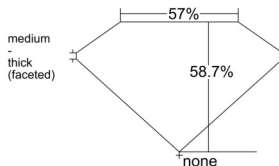

GIA®

FACSIMILE

GIA REPORT 5231809571

Verify this report at GIA.edu

GIA NATURAL DIAMOND DOSSIER®

December 09, 2025
GIA Report Number 5231809571
Shape and Cutting Style ..... Pear Brilliant
Measurements ..... 7.07 x 4.45 x 2.61 mm

GRADING RESULTS

Carat Weight ..... 0.51 carat
Color Grade ..... H
Clarity Grade VVS1

ADDITIONAL GRADING INFORMATION

Polish ..... Very Good
Symmetry ..... Excellent
Fluorescence ..... None
Clarity Characteristics..... Cloud, Pinpoint, Surface Graining
Inscription(s): GIA 5231809571

PROPORTIONS

Profile not to actual proportions

GRADING SCALES

GIA COLOR SCALE		GIA CLARITY SCALE			
COLORLESS	D	VERY VERY SLIGHTLY INCLUDED	FLAWLESS		
	E		INTERNALLY FLAWLESS		
	F	VERY SLIGHTLY INCLUDED	VVS₁		
	G		VVS₂		
	H		VS₁		
	NEAR COLORLESS	I	SLIGHTLY INCLUDED	VS₂	
		J		SI₁	
		FAINT	K	INCLUDED	SI₂
			L		I₁
			M		I₂
VERT LIGHT	N	LIGHT	I₃		
	O				
	P				
	Q				
	R