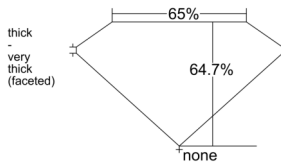

GIA®

FACSIMILE

GIA REPORT 5231807777

Verify this report at GIA.edu

GIA NATURAL DIAMOND DOSSIER®

December 08, 2025
GIA Report Number 5231807777
Shape and Cutting Style ..... Pear Brilliant
Measurements ..... 7.58 x 4.85 x 3.14 mm

GRADING RESULTS

Carat Weight ..... 0.70 carat
Color Grade ..... E
Clarity Grade VS1

ADDITIONAL GRADING INFORMATION

Polish ..... Excellent
Symmetry ..... Very Good
Fluorescence ..... None
Clarity Characteristics ..... Feather
Inscription(s): GIA 5231807777

PROPORTIONS

Profile not to actual proportions

GRADING SCALES

GIA COLOR SCALE		GIA CLARITY SCALE	
COLORLESS	D	VERY VERY SLIGHTLY INCLUDED	FLAWLESS
	E		INTERNALLY FLAWLESS
	F		VVS₁
	G		VVS₂
	H		VS₁
	I		VS₂
	J		SI₁
	K		SI₂
	L		I₁
	M		I₂
NEAR COLORLESS	N	SLIGHTLY INCLUDED	I₃
	O		
	P		
	Q		
FAINT	R		
	S		
	T		
	U		
VERY LIGHT	V		
	W		
	X		
	Y		
LIGHT	Z