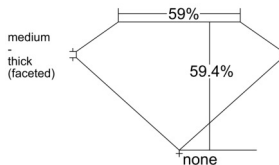

GIA®

FACSIMILE

GIA REPORT 5231804561

Verify this report at GIA.edu

GIA NATURAL DIAMOND DOSSIER®

December 04, 2025
GIA Report Number 5231804561
Shape and Cutting Style ..... Heart Brilliant
Measurements ..... 5.42 x 6.19 x 3.68 mm

GRADING RESULTS

Carat Weight ..... 0.71 carat
Color Grade ..... G
Clarity Grade VS2

ADDITIONAL GRADING INFORMATION

Polish ..... Very Good
Symmetry ..... Very Good
Fluorescence ..... None
Clarity Characteristics ..... Cloud, Crystal
Inscription(s): GIA 5231804561

PROPORTIONS

Profile not to actual proportions

GRADING SCALES

GIA COLOR SCALE		GIA CLARITY SCALE			
COLORLESS	D	VERY VERY SLIGHTLY INCLUDED	FLAWLESS		
	E		INTERNALLY FLAWLESS		
	F	VERY SLIGHTLY INCLUDED	VVS₁		
	G		VVS₂		
	H		VS₁		
	NEAR COLORLESS	I	SLIGHTLY INCLUDED	VS₂	
		J		SI₁	
		FAINT	K	INCLUDED	SI₂
			L		I₁
			M		I₂
VERT LIGHT	N	LIGHT	I₃		
	O				
	P				
	Q				
	R				
	S				
	T