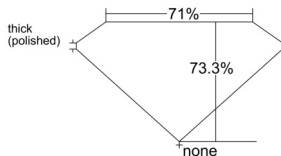

GIA®

FACSIMILE

GIA REPORT 5231801081

Verify this report at GIA.edu

GIA NATURAL DIAMOND DOSSIER®

November 28, 2025
GIA Report Number 5231801081
Shape and Cutting Style ..... Square Modified Brilliant
Measurements ..... 5.05 x 4.98 x 3.65 mm

GRADING RESULTS

Carat Weight ..... 0.81 carat
Color Grade ..... E
Clarity Grade VS1

ADDITIONAL GRADING INFORMATION

Polish ..... Very Good
Symmetry ..... Excellent
Fluorescence ..... None
Clarity Characteristics..... Crystal, Cloud, Needle
Inscription(s): GIA 5231801081

PROPORTIONS

Profile not to actual proportions

GRADING SCALES

GIA COLOR SCALE		GIA CLARITY SCALE	
COLORLESS	D	VERY VERY SLIGHTLY INCLUDED	FLAWLESS
	E		INTERNALLY FLAWLESS
	F		VVS₁
	G		VVS₂
	H		VS₁
	I		VS₂
	J		SI₁
	K		SI₂
	L		I₁
	M		I₂
NEAR COLORLESS	N	SLIGHTLY INCLUDED	I₃
	O		
	P		
	Q		
FAINT	R		
	S		
	T		
	U		
VERY LIGHT	V		
	W		
	X		
	Y		
LIGHT	Z