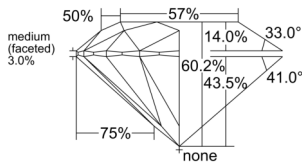

GIA®

FACSIMILE

GIA REPORT 5231784792

Verify this report at GIA.edu

GIA NATURAL DIAMOND DOSSIER®

November 11, 2025
GIA Report Number 5231784792
Shape and Cutting Style ..... Round Brilliant
Measurements ..... 4.74 - 4.77 x 2.86 mm

GRADING RESULTS

Carat Weight ..... 0.39 carat
Color Grade ..... E
Clarity Grade S11
Cut Grade ..... Excellent

ADDITIONAL GRADING INFORMATION

Polish ..... Excellent
Symmetry ..... Excellent
Fluorescence ..... None
Clarity Characteristics..... Cloud, Crystal, Feather
Inscription(s): GIA 5231784792

PROPORTIONS

Profile to actual proportions

GRADING SCALES

GIA COLOR SCALE	GIA CLARITY SCALE	GIA CUT SCALE	
D	FLAWLESS	EXCELLENT	
E	INTERNALLY FLAWLESS		
F		VVS₁	VERY GOOD
G	VVS₂		
H	VS₁	GOOD	
I	VS₂		
J	S1₁	FAIR	
K	S1₂		
L	I₁	POOR	
M	I₂		
N	I₃		
O			
P			
Q			
R			
S			
T			
U			
V			
W			
X			
Y			
Z