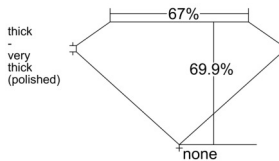

GIA®

FACSIMILE

GIA REPORT 5231783301

Verify this report at GIA.edu

GIA NATURAL DIAMOND DOSSIER®

November 11, 2025
GIA Report Number 5231783301
Shape and Cutting Style ..... Emerald Cut
Measurements ..... 5.94 x 4.40 x 3.07 mm

GRADING RESULTS

Carat Weight ..... 0.80 carat
Color Grade I
Clarity Grade SI1

ADDITIONAL GRADING INFORMATION

Polish ..... Excellent
Symmetry ..... Very Good
Fluorescence ..... Faint
Clarity Characteristics ..... Crystal
Inscription(s): GIA 5231783301

PROPORTIONS

Profile not to actual proportions

GRADING SCALES

GIA COLOR SCALE		GIA CLARITY SCALE			
COLORLESS	D	VERY VERY SLIGHTLY INCLUDED	FLAWLESS		
	E		INTERNALLY FLAWLESS		
	F	VERY SLIGHTLY INCLUDED	VVS₁		
	G		VVS₂		
	H		VS₁		
	NEAR COLORLESS	I	SLIGHTLY INCLUDED	VS₂	
		J		SI₁	
		FAINT	K	INCLUDED	SI₂
			L		I₁
			M		I₂
VERT LIGHT	N	LIGHT	I₃		
	O				
	P				
	Q				
	R