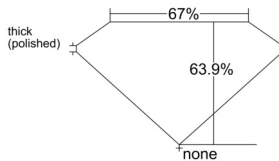

GIA®

FACSIMILE

GIA REPORT 5231783247

Verify this report at GIA.edu

GIA NATURAL DIAMOND DOSSIER®

November 11, 2025
GIA Report Number 5231783247
Shape and Cutting Style ..... Emerald Cut
Measurements ..... 4.71 x 3.21 x 2.05 mm

GRADING RESULTS

Carat Weight ..... 0.31 carat
Color Grade ..... F
Clarity Grade VS1

ADDITIONAL GRADING INFORMATION

Polish ..... Very Good
Symmetry ..... Very Good
Fluorescence ..... None
Clarity Characteristics..... Crystal, Cloud, Pinpoint
Inscription(s): GIA 5231783247

PROPORTIONS

Profile not to actual proportions

GRADING SCALES

GIA COLOR SCALE		GIA CLARITY SCALE			
COLORLESS	D	VERY VERY SLIGHTLY INCLUDED	FLAWLESS		
	E		INTERNALLY FLAWLESS		
	F	VERY SLIGHTLY INCLUDED	VVS₁		
	G		VVS₂		
	H		VS₁		
	NEAR COLORLESS	I	SLIGHTLY INCLUDED	VS₂	
		J		SI₁	
		FAINT	K	INCLUDED	SI₂
			L		I₁
			M		I₂
VERT LIGHT	N	LIGHT	I₃		
	O				
	P				
	Q				
	R