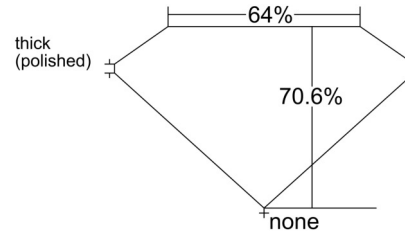

PROPORTIONS

Profile not to actual proportions