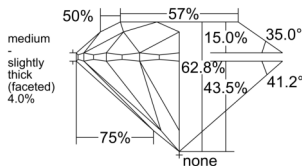

GIA®

FACSIMILE

GIA REPORT 5231670991

Verify this report at GIA.edu

GIA NATURAL DIAMOND DOSSIER®

October 09, 2025
GIA Report Number 5231670991
Shape and Cutting Style ..... Round Brilliant
Measurements ..... 5.62 - 5.66 x 3.54 mm

GRADING RESULTS

Carat Weight ..... 0.70 carat
Color Grade I
Clarity Grade VS2
Cut Grade ..... Excellent

ADDITIONAL GRADING INFORMATION

Polish ..... Excellent
Symmetry ..... Excellent
Fluorescence ..... None
Clarity Characteristics ..... Cloud, Feather
Inscription(s): GIA 5231670991

PROPORTIONS

GRADING SCALES

GIA COLOR SCALE	GIA CLARITY SCALE	GIA CUT SCALE	
D	FLAWLESS	EXCELLENT	
E	INTERNALLY FLAWLESS		
F		VVS₁	VERY GOOD
G	VVS₂		
H	VS₁	GOOD	
I	VS₂		
J	SI₁	FAIR	
K	SI₂		
L	I₁	POOR	
M	I₂		
N	I₃		
O			
P			
Q			
R			
S			
T			
U			
V			
W			
X			
Y			
Z