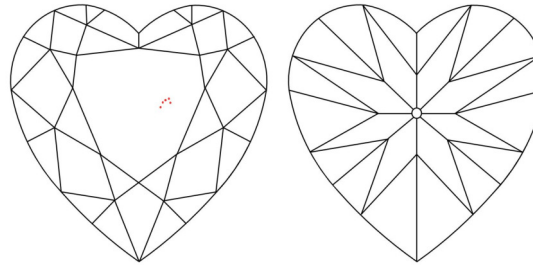

GIA NATURAL DIAMOND GRADING REPORT

August 13, 2025

GIA Report Number *****68841

Shape and Cutting Style Heart Brilliant

Measurements 5.83 x 6.93 x 4.15 mm

GRADING RESULTS

Carat Weight 1.01 carat

Color Grade I

Clarity Grade VVS2

ADDITIONAL GRADING INFORMATION

Polish Excellent

Symmetry Excellent

Fluorescence Faint

Inscription(s): GIA *****68841

Comments: Additional pinpoints are not shown.

PROPORTIONS

Profile not to actual proportions

CLARITY CHARACTERISTICS

KEY TO SYMBOLS*

- Pinpoint

GRADING SCALES

GIA COLOR SCALE		GIA CLARITY SCALE	
COLORLESS	D	VERY VERY SLIGHTLY INCLUDED	FLAWLESS
	E		INTERNALLY FLAWLESS
	F		VVS ₁
NEAR COLORLESS	G	VERY SLIGHTLY INCLUDED	VVS ₂
	H		VS ₁
	I		VS ₂
FANT	J	SLIGHTLY INCLUDED	SI ₁
	K		SI ₂
	L		I ₁
VERY LIGHT	M	INCLUDED	I ₂
	N		I ₃
	O		
LIGHT	P		
	Q		
	R		
	S		
	T		
	U		
	V		
W			
X			
Y			
Z			