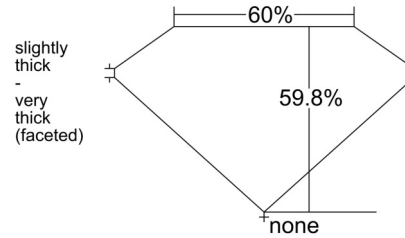

GIA NATURAL DIAMOND GRADING REPORT

August 13, 2025

GIA Report Number *****68841

Shape and Cutting Style Heart Brilliant

Measurements 5.83 x 6.93 x 4.15 mm

GRADING RESULTS

Carat Weight 1.01 carat

Color Grade I

Profile not to actual proportions

CLARITY CHARACTERISTICS

KEY TO SYMBOLS*

- Pinpoint

GRADING SCALES

GIA COLOR SCALE		GIA CLARITY SCALE	
COLORLESS	D	VERY VERY SLIGHTLY INCLUDED	FLAWLESS
	E		INTERNALLY FLAWLESS
	F		VVS ₁
NEAR COLORLESS	G	VERY SLIGHTLY INCLUDED	VVS ₂
	H		VS ₁
	I		VS ₂
FANT	J	SLIGHTLY INCLUDED	SI ₁
	K		SI ₂
	L		I ₁
VERY LIGHT	M	INCLUDED	I ₂
	N		I ₃
	O		
LIGHT	P		
	Q		
	R		
	S		
	T		
	U		
	V		
W			
X			
Y			
Z			