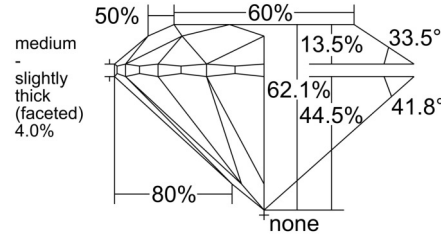

GIA NATURAL DIAMOND GRADING REPORT

September 08, 2025

GIA Report Number *****58606

Shape and Cutting Style Round Brilliant

Measurements 6.89 - 6.94 x 4.29 mm

GRADING RESULTS

Carat Weight 1.26 carat

Color Grade G

Profile to actual proportions

CLARITY CHARACTERISTICS

KEY TO SYMBOLS*

Feather

* Red symbols denote internal characteristics (inclusions). Green or black symbols denote external characteristics (blemishes). Diagram is an approximate representation of the diamond, and symbols shown indicate type, position, and approximate size of clarity characteristics. All clarity characteristics may not be shown. Details of finish are not shown.