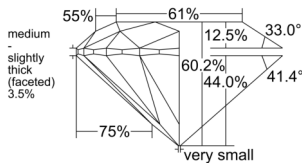

GIA®

FACSIMILE

GIA REPORT 5231648462

Verify this report at GIA.edu

GIA NATURAL DIAMOND DOSSIER®

July 28, 2025
GIA Report Number 5231648462
Shape and Cutting Style ..... Round Brilliant
Measurements ..... 6.30 - 6.33 x 3.80 mm

GRADING RESULTS

Carat Weight ..... 0.92 carat
Color Grade ..... G
Clarity Grade I1
Cut Grade ..... Excellent

ADDITIONAL GRADING INFORMATION

Polish ..... Excellent
Symmetry ..... Excellent
Fluorescence ..... None
Clarity Characteristics ..... Crystal, Cloud
Inscription(s): GIA 5231648462

PROPORTIONS

GRADING SCALES

GIA COLOR SCALE	GIA CLARITY SCALE	GIA CUT SCALE	
D	FLAWLESS	EXCELLENT	
E	INTERNALLY FLAWLESS		
F		VVS₁	VERY GOOD
G	VVS₂		
H	VS₁	GOOD	
I	VS₂		
J	SI₁	FAIR	
K	SI₂		
L	I₁	POOR	
M			
N			
O	I₂		
P			
Q			
R	I₃		
S			
T			
U			
V			
W			
X			
Y			
Z