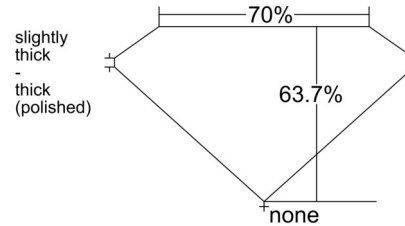

GIA NATURAL DIAMOND GRADING REPORT

November 28, 2025

GIA Report Number 5231646559

Shape and Cutting Style Emerald Cut

Measurements 10.91 x 7.81 x 4.98 mm

GRADING RESULTS

Carat Weight 4.01 carat

Color Grade G

Profile not to actual proportions

CLARITY CHARACTERISTICS

KEY TO SYMBOLS*

- Crystal
- ~ Feather
- \\ Needle

* Red symbols denote internal characteristics (inclusions). Green or black symbols denote external characteristics (blemishes). Diagram is an approximate representation of the diamond, and symbols shown indicate type, position, and approximate size of clarity characteristics. All clarity characteristics may not be shown. Details of finish are not shown.