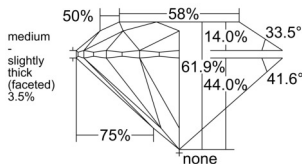

GIA®

FACSIMILE

GIA REPORT 5231628396

Verify this report at GIA.edu

GIA NATURAL DIAMOND DOSSIER®

July 05, 2025
GIA Report Number 5231628396
Shape and Cutting Style ..... Round Brilliant
Measurements ..... 5.42 - 5.44 x 3.36 mm

GRADING RESULTS

Carat Weight ..... 0.60 carat
Color Grade ..... G
Clarity Grade S11
Cut Grade ..... Excellent

ADDITIONAL GRADING INFORMATION

Polish ..... Excellent
Symmetry ..... Excellent
Fluorescence ..... Faint
Clarity Characteristics ..... Crystal, Feather
Inscription(s): GIA 5231628396

PROPORTIONS

Profile to actual proportions