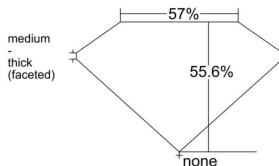

GIA®

FACSIMILE

GIA REPORT 5231537574

Verify this report at GIA.edu

GIA NATURAL DIAMOND DOSSIER®

March 20, 2025
GIA Report Number 5231537574
Shape and Cutting Style ..... Heart Brilliant
Measurements ..... 5.15 x 6.04 x 3.35 mm

GRADING RESULTS

Carat Weight ..... 0.60 carat
Color Grade ..... G
Clarity Grade ..... Internally Flawless

ADDITIONAL GRADING INFORMATION

Polish ..... Excellent
Symmetry ..... Very Good
Fluorescence ..... Faint
Clarity Characteristics..... Minor Details of Polish
Inscription(s): GIA 5231537574

PROPORTIONS

Profile not to actual proportions

GRADING SCALES

GIA COLOR SCALE		GIA CLARITY SCALE	
COLORLESS	D	VERY VERY SLIGHTLY INCLUDED	FLAWLESS
	E		INTERNALLY FLAWLESS
	F		VVS₁
	G		VVS₂
	H		VS₁
	I		VS₂
	J		SI₁
	K		SI₂
	L		I₁
	M		I₂
NEAR COLORLESS	N	SLIGHTLY INCLUDED	I₃
	O		
	P		
	Q		
FAINT	R		
	S		
	T		
	U		
VERT LIGHT	V		
	W		
	X		
	Y		
LIGHT	Z