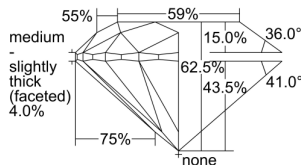

GIA®

FACSIMILE

GIA REPORT 5222669915

Verify this report at GIA.edu

GIA NATURAL DIAMOND DOSSIER®

October 07, 2022
GIA Report Number 5222669915
Shape and Cutting Style ..... Round Brilliant
Measurements ..... 6.11 - 6.15 x 3.83 mm

GRADING RESULTS

Carat Weight ..... 0.90 carat
Color Grade ..... G
Clarity Grade VS2
Cut Grade ..... Excellent

ADDITIONAL GRADING INFORMATION

Polish ..... Excellent
Symmetry ..... Excellent
Fluorescence ..... Faint
Clarity Characteristics ..... Cavity, Crystal
Inscription(s): GIA 5222669915

PROPORTIONS

Profile to actual proportions

GRADING SCALES

GIA COLOR SCALE	GIA CLARITY SCALE	GIA CUT SCALE	
D	FLAWLESS	EXCELLENT	
E	INTERNALLY FLAWLESS		
F		VVS₁	VERY GOOD
G	VVS₂		
H	VS₁	GOOD	
I	VS₂		
J	SI₁	FAIR	
K	SI₂		
L	I₁	POOR	
M	I₂		
N	I₃		
O			
P			
Q			
R			
S			
T			
U			
V			
W			
X			
Y			
Z