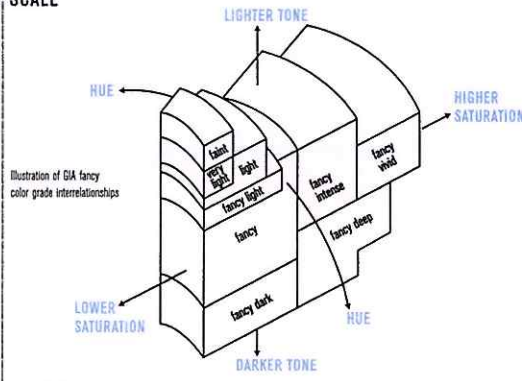

GIA
GEMOLOGICAL INSTITUTE OF AMERICA®

5355 Armada Drive | Carlsbad, CA 92008-4602
T: 760-603-4500 | F: 760-603-1814

GIA Laboratories
Bangkok Carlsbad Gaborone
Johannesburg Mumbai New York
www.gia.edu

COLORED DIAMOND IDENTIFICATION AND ORIGIN REPORT

GIA REPORT 5101881048

July 01, 2009

Shape and Cutting Style ..... Oval Brilliant
Measurements ..... 9.39 x 5.82 x 4.43 mm
Weight ..... 2.00 carat
Color Grade
Origin ..... NATURAL
Grade ..... FANCY
..... GRAYISH GREENISH YELLOW
Distribution ..... EVEN

Comments:
None

GIA
COLORED
DIAMOND
SCALE

210500780544

IMPORTANT LIMITATIONS ON BACK
©2006 GEMOLOGICAL INSTITUTE OF AMERICA, INC.