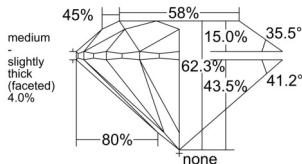

GIA®

FACSIMILE

GIA REPORT 3555628786

Verify this report at GIA.edu

GIA NATURAL DIAMOND DOSSIER®

July 01, 2026
GIA Report Number 3555628786
Shape and Cutting Style ..... Round Brilliant
Measurements ..... 4.70 - 4.71 x 2.93 mm

GRADING RESULTS

Carat Weight ..... 0.40 carat
Color Grade ..... G
Clarity Grade VS1
Cut Grade ..... Excellent

ADDITIONAL GRADING INFORMATION

Polish ..... Excellent
Symmetry ..... Excellent
Fluorescence ..... None
Clarity Characteristics..... Crystal, Pinpoint
Inscription(s): GIA 3555628786

PROPORTIONS

Profile to actual proportions

GRADING SCALES

GIA COLOR SCALE

COLORLESS	D
	E
	F
	G
	H
	I
	J
NEAR COLORLESS	K
	L
Faint	M
	N
	O
	P
Very Light	Q
	R
	S
	T
	U
	V
Light	W
	X
	Y
	Z

GIA CLARITY SCALE

FLAWLESS	INTERNAL FLAWLESS	EXCELLENT	
VERY VERY SLIGHTLY INCLUDED	VVS₁	VERY GOOD	
	VVS₂		
VERY SLIGHTLY INCLUDED	VS₁	GOOD	
	VS₂		
SLIGHTLY INCLUDED	SI₁	FAIR	
	SI₂		
INCLUDED	I₁	POOR	
	I₂		
	I₃