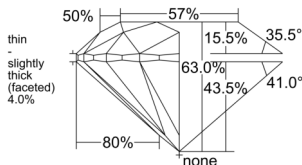

GIA®

FACSIMILE

GIA REPORT 3555603031

Verify this report at GIA.edu

GIA NATURAL DIAMOND DOSSIER®

June 29, 2026
GIA Report Number 3555603031
Shape and Cutting Style ..... Round Brilliant
Measurements ..... 5.61 - 5.66 x 3.55 mm

GRADING RESULTS

Carat Weight ..... 0.70 carat
Color Grade I
Clarity Grade VS2
Cut Grade ..... Excellent

ADDITIONAL GRADING INFORMATION

Polish ..... Excellent
Symmetry ..... Excellent
Fluorescence ..... None
Clarity Characteristics.. Cloud, Crystal, Feather, Indented Natural
Inscription(s): GIA 3555603031

PROPORTIONS

Profile to actual proportions