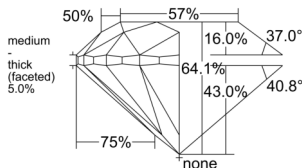

GIA®

FACSIMILE

GIA REPORT 3555597706

Verify this report at GIA.edu

GIA NATURAL DIAMOND DOSSIER®

June 29, 2026
GIA Report Number 3555597706
Shape and Cutting Style ..... Round Brilliant
Measurements ..... 5.81 - 5.84 x 3.73 mm

GRADING RESULTS

Carat Weight ..... 0.80 carat
Color Grade ..... F
Clarity Grade VS2
Cut Grade ..... Very Good

ADDITIONAL GRADING INFORMATION

Polish ..... Excellent
Symmetry ..... Excellent
Fluorescence ..... None
Clarity Characteristics..... Crystal, Feather, Cloud
Inscription(s): GIA 3555597706

PROPORTIONS

Profile to actual proportions

GRADING SCALES

GIA COLOR SCALE	GIA CLARITY SCALE	GIA CUT SCALE	
D	FLAWLESS	EXCELLENT	
E	INTERNALLY FLAWLESS		
F		VVS₁	VERY GOOD
G	VVS₂		
H	VS₁	GOOD	
I	VS₂		
J	SI₁	FAIR	
K	SI₂		
L	I₁	POOR	
M	I₂		
N	I₃		
O			
P			
Q			
R			
S			
T			
U			
V			
W			
X			
Y			
Z