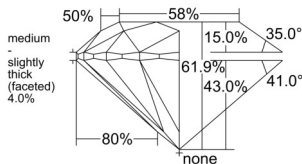

GIA®

FACSIMILE

GIA REPORT 355595340

Verify this report at GIA.edu

GIA NATURAL DIAMOND DOSSIER®

June 29, 2026
GIA Report Number 355595340
Shape and Cutting Style ..... Round Brilliant
Measurements ..... 5.06 - 5.08 x 3.14 mm

GRADING RESULTS

Carat Weight ..... 0.50 carat
Color Grade ..... H
Clarity Grade S11
Cut Grade ..... Excellent

ADDITIONAL GRADING INFORMATION

Polish ..... Very Good
Symmetry ..... Excellent
Fluorescence ..... None
Clarity Characteristics..... Crystal, Cloud, Feather
Inscription(s): GIA 355595340

PROPORTIONS

GRADING SCALES

GIA COLOR SCALE

COLOREDNESS	D
	E
	F
	G
	H
	I
	J
NEAR COLORLESS	K
	L
	M
FADING	N
	O
	P
	Q
	R
	S
	T
	U
	V
	W
	X
	Y
LIGHT	Z

GIA CLARITY SCALE

FLAWLESS	VERY VERY SLIGHTLY INCLUDED	VS₁	VS₂	SI₁	SI₂	I₁	I₂	I₃	
									FLAWLESS
INTERNALLY FLAWLESS	VERY SLIGHTLY INCLUDED								

GIA CUT SCALE

EXCELLENT
VERY GOOD
GOOD
FAIR
POOR