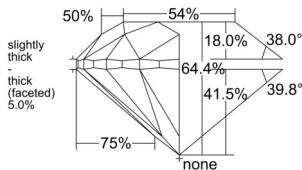

GIA®

FACSIMILE

GIA REPORT 3555579216

Verify this report at GIA.edu

GIA NATURAL DIAMOND DOSSIER®

June 27, 2026
GIA Report Number 3555579216
Shape and Cutting Style ..... Round Brilliant
Measurements ..... 5.52 - 5.57 x 3.57 mm

GRADING RESULTS

Carat Weight ..... 0.70 carat
Color Grade ..... G
Clarity Grade VS1
Cut Grade ..... Very Good

ADDITIONAL GRADING INFORMATION

Polish ..... Excellent
Symmetry ..... Very Good
Fluorescence ..... None
Clarity Characteristics ..... Feather, Pinpoint
Inscription(s): GIA 3555579216

PROPORTIONS

Profile to actual proportions