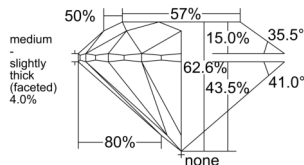

GIA®

FACSIMILE

GIA REPORT

3555564541

Verify this report at GIA.edu

GIA NATURAL DIAMOND DOSSIER®

June 24, 2026

GIA Report Number 3555564541

Shape and Cutting Style ..... Round Brilliant

Measurements ..... 5.08 - 5.11 x 3.19 mm

GRADING RESULTS

Carat Weight ..... 0.51 carat

Color Grade ..... J

Clarity Grade VS1

Cut Grade ..... Excellent

ADDITIONAL GRADING INFORMATION

Polish ..... Excellent

Symmetry ..... Excellent

Fluorescence ..... None

Clarity Characteristics ..... Feather, Pinpoint

Inscription(s): GIA 3555564541

PROPORTIONS

Profile to actual proportions