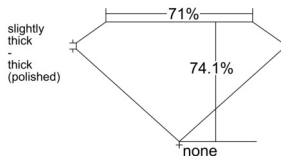

GIA®

FACSIMILE

GIA REPORT 355554686

Verify this report at GIA.edu

GIA NATURAL DIAMOND DOSSIER®

June 23, 2026
GIA Report Number 355554686
Shape and Cutting Style ..... Square Modified Brilliant
Measurements ..... 3.68 x 3.66 x 2.71 mm

GRADING RESULTS

Carat Weight ..... 0.31 carat
Color Grade ..... F
Clarity Grade VS1

ADDITIONAL GRADING INFORMATION

Polish ..... Very Good
Symmetry ..... Very Good
Fluorescence ..... None
Clarity Characteristics ..... Cloud
Inscription(s): GIA 355554686

PROPORTIONS

Profile not to actual proportions

GRADING SCALES

GIA COLOR SCALE		GIA CLARITY SCALE			
COLORLESS	D	VERY VERY SLIGHTLY INCLUDED	FLAWLESS		
	E		INTERNALLY FLAWLESS		
	F		VVS₁		
	G		VVS₂		
	NEAR COLORLESS	H	VERY SLIGHTLY INCLUDED	VS₁	
		I		VS₂	
		FAINT	J	SLIGHTLY INCLUDED	SI₁
			K		SI₂
	L		I₁		
	LIGHT		M	INCLUDED	I₂
N			I₃		
O					
P					
Q					
R