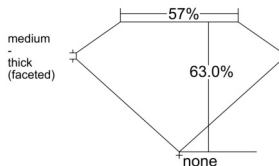

GIA®

FACSIMILE

GIA REPORT 3555549648

Verify this report at GIA.edu

GIA NATURAL DIAMOND DOSSIER®

June 24, 2026
GIA Report Number 3555549648
Shape and Cutting Style ..... Heart Brilliant
Measurements ..... 5.40 x 6.17 x 3.89 mm

GRADING RESULTS

Carat Weight ..... 0.74 carat
Color Grade ..... G
Clarity Grade VVS1

ADDITIONAL GRADING INFORMATION

Polish ..... Excellent
Symmetry ..... Excellent
Fluorescence ..... None
Clarity Characteristics ..... Pinpoint, Feather
Inscription(s): GIA 3555549648

PROPORTIONS

Profile not to actual proportions

GRADING SCALES

GIA COLOR SCALE		GIA CLARITY SCALE			
COLORLESS	D	VERY VERY SLIGHTLY INCLUDED	FLAWLESS		
	E		INTERNALLY FLAWLESS		
	F	VERY SLIGHTLY INCLUDED	VVS₁		
	G		VVS₂		
	H		VS₁		
	NEAR COLORLESS	I	SLIGHTLY INCLUDED	VS₂	
		J		SI₁	
		FAINT	K	INCLUDED	SI₂
			L		I₁
			M		I₂
VERT LIGHT	N	LIGHT	I₃		
	O				
	P				
	Q				
	R				
	S