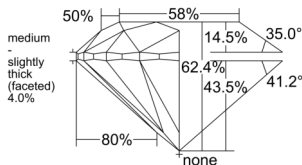

GIA®

FACSIMILE

GIA REPORT 3555544571

Verify this report at GIA.edu

GIA NATURAL DIAMOND DOSSIER®

June 22, 2026
GIA Report Number 3555544571
Shape and Cutting Style ..... Round Brilliant
Measurements ..... 4.44 - 4.46 x 2.77 mm

GRADING RESULTS

Carat Weight ..... 0.34 carat
Color Grade I
Clarity Grade VVS2
Cut Grade ..... Excellent

ADDITIONAL GRADING INFORMATION

Polish ..... Excellent
Symmetry ..... Excellent
Fluorescence ..... Medium Blue
Clarity Characteristics ..... Cloud, Pinpoint
Inscription(s): GIA 3555544571

PROPORTIONS

Profile to actual proportions