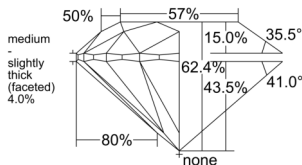

GIA®

FACSIMILE

GIA REPORT 3555544469

Verify this report at GIA.edu

GIA NATURAL DIAMOND DOSSIER®

June 22, 2026
GIA Report Number 3555544469
Shape and Cutting Style ..... Round Brilliant
Measurements ..... 5.33 - 5.35 x 3.33 mm

GRADING RESULTS

Carat Weight ..... 0.58 carat
Color Grade ..... J
Clarity Grade VS1
Cut Grade ..... Excellent

ADDITIONAL GRADING INFORMATION

Polish ..... Excellent
Symmetry ..... Excellent
Fluorescence ..... Medium Blue
Clarity Characteristics ..... Crystal
Inscription(s): GIA 3555544469

PROPORTIONS

GRADING SCALES

GIA COLOR SCALE

COLOURESS	D
	E
	F
	G
	H
	I
	J
NEAR COLOURESS	K
	L
FAIN	M
	N
	O
	P
	Q
VERY LIGHT	R
	S
	T
	U
	V
	W
	X
	Y
LIGHT	Z

GIA CLARITY SCALE

FLAWLESS	INTERNAL FLAWLESS	
		FLAWLESS
VERY VERY SLIGHTLY INCLUDED	VVS₁	
	VVS₂	
VERY SLIGHTLY INCLUDED	VS₁	
	VS₂	
SLIGHTLY INCLUDED	SI₁	
	SI₂	
INCLUDED	I₁	
	I₂	
	I₃	

GIA CUT SCALE

EXCELLENT
VERY GOOD
GOOD
FAIR
POOR