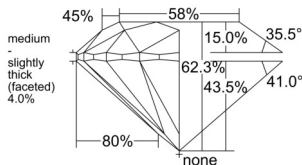

GIA®

FACSIMILE

GIA REPORT 3555540166

Verify this report at GIA.edu

GIA NATURAL DIAMOND DOSSIER®

June 22, 2026
GIA Report Number 3555540166
Shape and Cutting Style ..... Round Brilliant
Measurements ..... 5.21 - 5.23 x 3.26 mm

GRADING RESULTS

Carat Weight ..... 0.55 carat
Color Grade I
Clarity Grade VS2
Cut Grade ..... Excellent

ADDITIONAL GRADING INFORMATION

Polish ..... Excellent
Symmetry ..... Excellent
Fluorescence ..... Strong Blue
Clarity Characteristics ..... Crystal
Inscription(s): GIA 3555540166

PROPORTIONS

Profile to actual proportions

GRADING SCALES

GIA COLOR SCALE	GIA CLARITY SCALE	GIA CUT SCALE	
D	FLAWLESS	EXCELLENT	
E	INTERNALLY FLAWLESS		
F		VVS₁	VERY GOOD
G	VVS₂		
H	VS₁	GOOD	
I	VS₂		
J	SI₁	FAIR	
K	SI₂		
L	I₁	POOR	
M	I₂		
N	I₃		
O			
P			
Q			
R			
S			
T			
U			
V			
W			
X			
Y			
Z