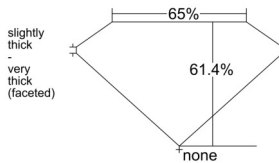

GIA®

FACSIMILE

GIA REPORT 355530367

Verify this report at GIA.edu

GIA NATURAL DIAMOND DOSSIER®

June 23, 2026
GIA Report Number 355530367
Shape and Cutting Style ..... Heart Brilliant
Measurements ..... 4.81 x 5.72 x 3.52 mm

GRADING RESULTS

Carat Weight ..... 0.60 carat
Color Grade ..... E
Clarity Grade SI1

ADDITIONAL GRADING INFORMATION

Polish ..... Excellent
Symmetry ..... Excellent
Fluorescence ..... None
Clarity Characteristics..... Feather, Crystal, Cloud
Inscription(s): GIA 355530367

PROPORTIONS

Profile not to actual proportions

GRADING SCALES

GIA COLOR SCALE		GIA CLARITY SCALE			
COLORLESS	D	VERY VERY SLIGHTLY INCLUDED	FLAWLESS		
	E		INTERNALLY FLAWLESS		
	F	VERY SLIGHTLY INCLUDED	VVS₁		
	G		VVS₂		
	H		VS₁		
	NEAR COLORLESS	I	SLIGHTLY INCLUDED	VS₂	
		J		SI₁	
		FAINT	K	INCLUDED	SI₂
			L		I₁
			M		I₂
VERT LIGHT	N	LIGHT	I₃		
	O				
	P				
	Q				
	R