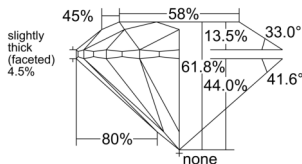

GIA®

FACSIMILE

GIA REPORT 355529263

Verify this report at GIA.edu

GIA NATURAL DIAMOND DOSSIER®

June 19, 2026
GIA Report Number 355529263
Shape and Cutting Style ..... Round Brilliant
Measurements ..... 4.51 - 4.54 x 2.80 mm

GRADING RESULTS

Carat Weight ..... 0.35 carat
Color Grade ..... E
Clarity Grade VS1
Cut Grade ..... Excellent

ADDITIONAL GRADING INFORMATION

Polish ..... Excellent
Symmetry ..... Excellent
Fluorescence ..... Medium Blue
Clarity Characteristics..... Feather, Pinpoint
Inscription(s): GIA 355529263

PROPORTIONS

Profile to actual proportions

GRADING SCALES

GIA COLOR SCALE

COLORLESS	D
	E
	F
	G
	H
	I
	J
NEAR COLORLESS	K
	L
FAIN	M
	N
	O
	P
	Q
	R
	S
	T
	U
	V
	W
	X
	Y
LIGHT	Z

GIA CLARITY SCALE

	FLAWLESS
	INTERNALLY FLAWLESS
VERY VERY SLIGHTLY INCLUDED	VVS₁
	VVS₂
VERY SLIGHTLY INCLUDED	VS₁
	VS₂
SLIGHTLY INCLUDED	SI₁
	SI₂
INCLUDED	I₁
	I₂
	I₃

GIA CUT SCALE

	EXCELLENT
	VERY GOOD
	GOOD
	FAIR
	POOR