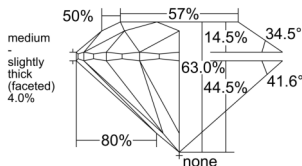

GIA®

FACSIMILE

GIA REPORT 355524745

Verify this report at GIA.edu

GIA NATURAL DIAMOND DOSSIER®

June 19, 2026
GIA Report Number 355524745
Shape and Cutting Style ..... Round Brilliant
Measurements ..... 5.27 - 5.30 x 3.33 mm

GRADING RESULTS

Carat Weight ..... 0.57 carat
Color Grade ..... E
Clarity Grade VS1
Cut Grade ..... Excellent

ADDITIONAL GRADING INFORMATION

Polish ..... Excellent
Symmetry ..... Excellent
Fluorescence ..... Very Strong Blue
Clarity Characteristics ..... Crystal
Inscription(s): GIA 355524745

PROPORTIONS

GRADING SCALES

GIA COLOR SCALE

COLOREDNESS	D
	E
	F
	G
	H
	I
	J
NEAR COLORLESS	K
	L
Faint	M
	N
	O
	P
	Q
	R
	S
	T
	U
	V
	W
	X
	Y
Light	Z

GIA CLARITY SCALE

FLAWLESS	INTERNAL FLAWLESS	
		EXCELLENT
VERY VERY SLIGHTLY INCLUDED	VVS₁	
	VVS₂	
VERY SLIGHTLY INCLUDED	VS₁	
	VS₂	
SLIGHTLY INCLUDED	SI₁	
	SI₂	
INCLUDED	I₁	
	I₂	
	I₃	

GIA CUT SCALE

EXCELLENT
VERY GOOD
GOOD
FAIR
POOR