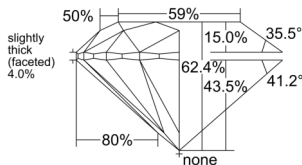

GIA®

FACSIMILE

GIA REPORT 355523384

Verify this report at GIA.edu

GIA NATURAL DIAMOND DOSSIER®

June 18, 2026
GIA Report Number 355523384
Shape and Cutting Style ..... Round Brilliant
Measurements ..... 5.07 - 5.11 x 3.18 mm

GRADING RESULTS

Carat Weight ..... 0.51 carat
Color Grade ..... H
Clarity Grade VS1
Cut Grade ..... Excellent

ADDITIONAL GRADING INFORMATION

Polish ..... Excellent
Symmetry ..... Excellent
Fluorescence ..... None
Clarity Characteristics..... Crystal, Feather, Pinpoint
Inspection(s): GIA 355523384

PROPORTIONS

Profile to actual proportions

GRADING SCALES

GIA COLOR SCALE	GIA CLARITY SCALE	GIA CUT SCALE	
D	FLAWLESS	EXCELLENT	
E	INTERNALLY FLAWLESS		
F		VVS₁	VERY GOOD
G	VVS₂		
H	VS₁	GOOD	
I	VS₂		
J	SI₁	FAIR	
K	SI₂		
L	I₁	POOR	
M	I₂		
N	I₃		
O			
P			
Q			
R			
S			
T			
U			
V			
W			
X			
Y			
Z