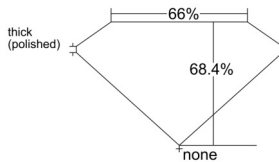

GIA®

FACSIMILE

GIA REPORT 3555513473

Verify this report at GIA.edu

GIA NATURAL DIAMOND DOSSIER®

June 17, 2026
GIA Report Number 3555513473
Shape and Cutting Style ..... **Cut-Cornered Rectangular Modified Brilliant**
Measurements ..... 5.32 x 3.98 x 2.72 mm

GRADING RESULTS

Carat Weight ..... 0.50 carat
Color Grade ..... F
Clarity Grade VS1

ADDITIONAL GRADING INFORMATION

Polish ..... Excellent
Symmetry ..... Excellent
Fluorescence ..... None
Clarity Characteristics ..... Cloud
Inscription(s): GIA 3555513473

PROPORTIONS

Profile not to actual proportions

GRADING SCALES

GIA COLOR SCALE		GIA CLARITY SCALE			
COLORLESS	D	VERY VERY SLIGHTLY INCLUDED	FLAWLESS		
	E		INTERNALLY FLAWLESS		
	F	VERY SLIGHTLY INCLUDED	VVS₁		
	G		VVS₂		
	H		VS₁		
	NEAR COLORLESS	I	SLIGHTLY INCLUDED	VS₂	
		J		SI₁	
		FAINT	K	INCLUDED	SI₂
			L		I₁
			M		I₂
VERT LIGHT	N	LIGHT	I₃		
	O				
	P				
	Q				
	R				
	S				
	T